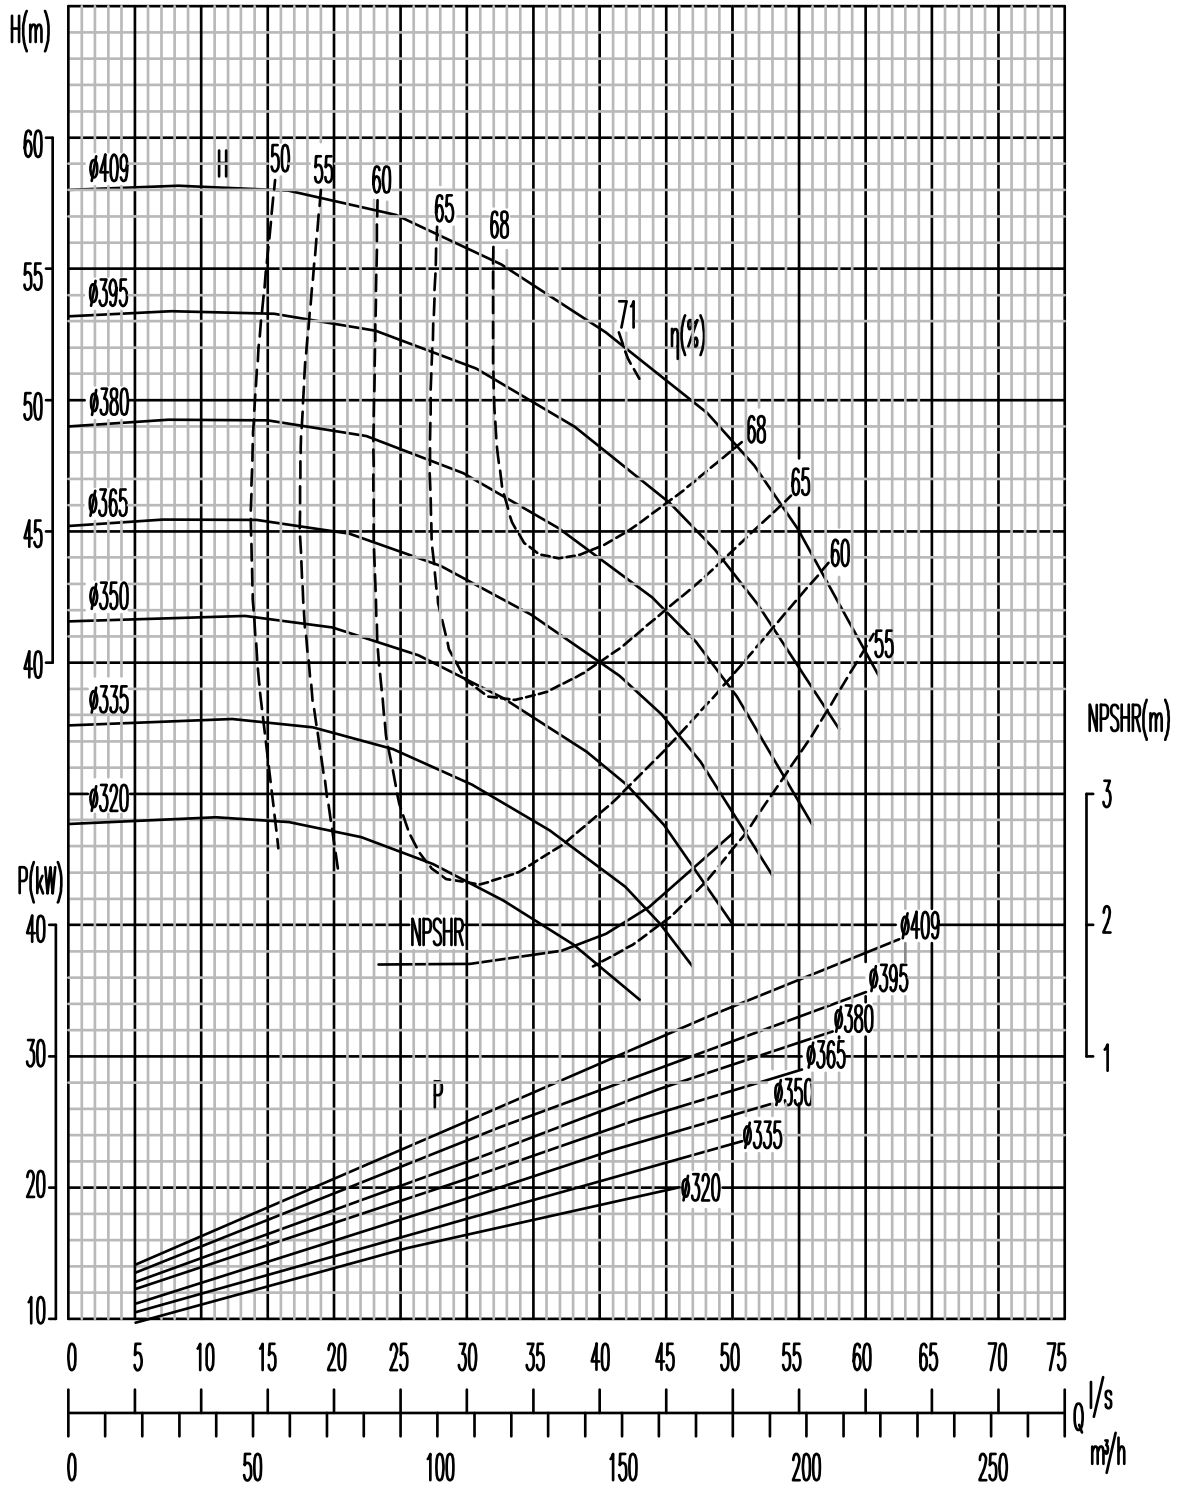

**PUMP MODEL 100 - 40**  
**SPEED 4pole**

Overall and Mounting Dimensions(mm)

Pump Type	Frame Size	Pump Dimensions						Pump Foot Dimensions										Shaft End			
		1 - Suc	2 - Dis	a	f	h1	h2	b	c	m1	m2	n1	n2	n3	s1	s2	w	d	l	t	u
<b>100-40</b>	45	125	100	140	530	280	355	100	18	200	150	500	400	110	23	14	370	42	110	45	12