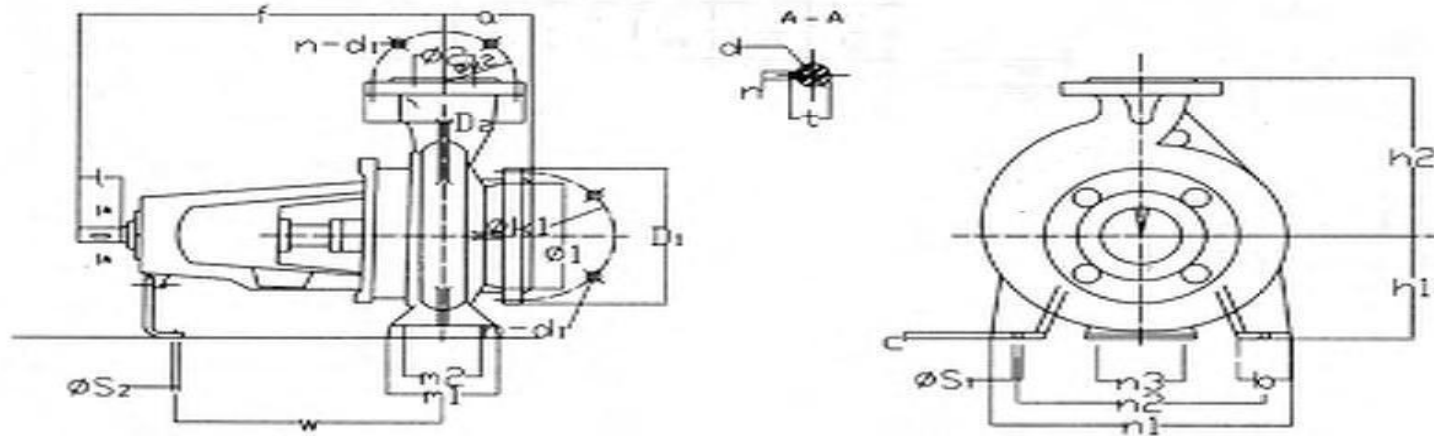

**PUMP MODEL 100 - 40**  
**SPEED 4pole**

Overall and Mounting Dimensions(mm)

Pump Type	Frame Size	Pump Dimensions						Pump Foot Dimensions										Shaft End			
		1 - Suc	2 - Dis	a	f	h1	h2	b	c	m1	m2	n1	n2	n3	s1	s2	w	d	l	t	u
<b>100-40</b>	45	125	100	140	530	280	355	100	18	200	150	500	400	110	23	14	370	42	110	45	12